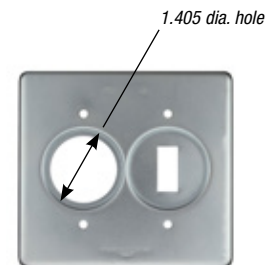

### Single-Gang Covers

CAT. NO.	DESCRIPTION
DSS100-TB	Blank, Sheet Steel
DS21-TB	Round Receptacle, Sheet Steel
DS23-TB	Duplex Receptacle, Sheet Steel
DS32-TB	Single Switch, Sheet Steel
DS100G-TB	Blank, Cast Aluminum

### Double-Gang Covers

CAT. NO.	DESCRIPTION
S1002-TB	Blank, Sheet Steel
S32232-TB	2 Receptacle/Switch, Sheet Steel
S32212-TB	Single Receptacle/Switch, Sheet Steel
S232-TB	2 Dual Receptacle, Sheet Steel
S322-TB	2 Switch, Sheet Steel
S1002GSA-TB	Blank, Cast Aluminum with Gasket

DS23-TB

DS32-TB

DS100G-TB

S1002-TB

S32232-TB

S32212-TB

S232-TB

S322