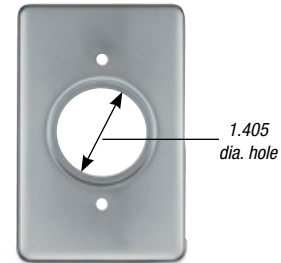

DS21-TB

Double-Gang Covers

CAT. NO.	DESCRIPTION
S1002-TB	Blank, Sheet Steel
S32232-TB	2 Receptacle/Switch, Sheet Steel
S32212-TB	Single Receptacle/Switch, Sheet Steel
S232-TB	2 Dual Receptacle, Sheet Steel
S322-TB	2 Switch, Sheet Steel
S1002GSA-TB	Blank, Cast Aluminum with Gasket